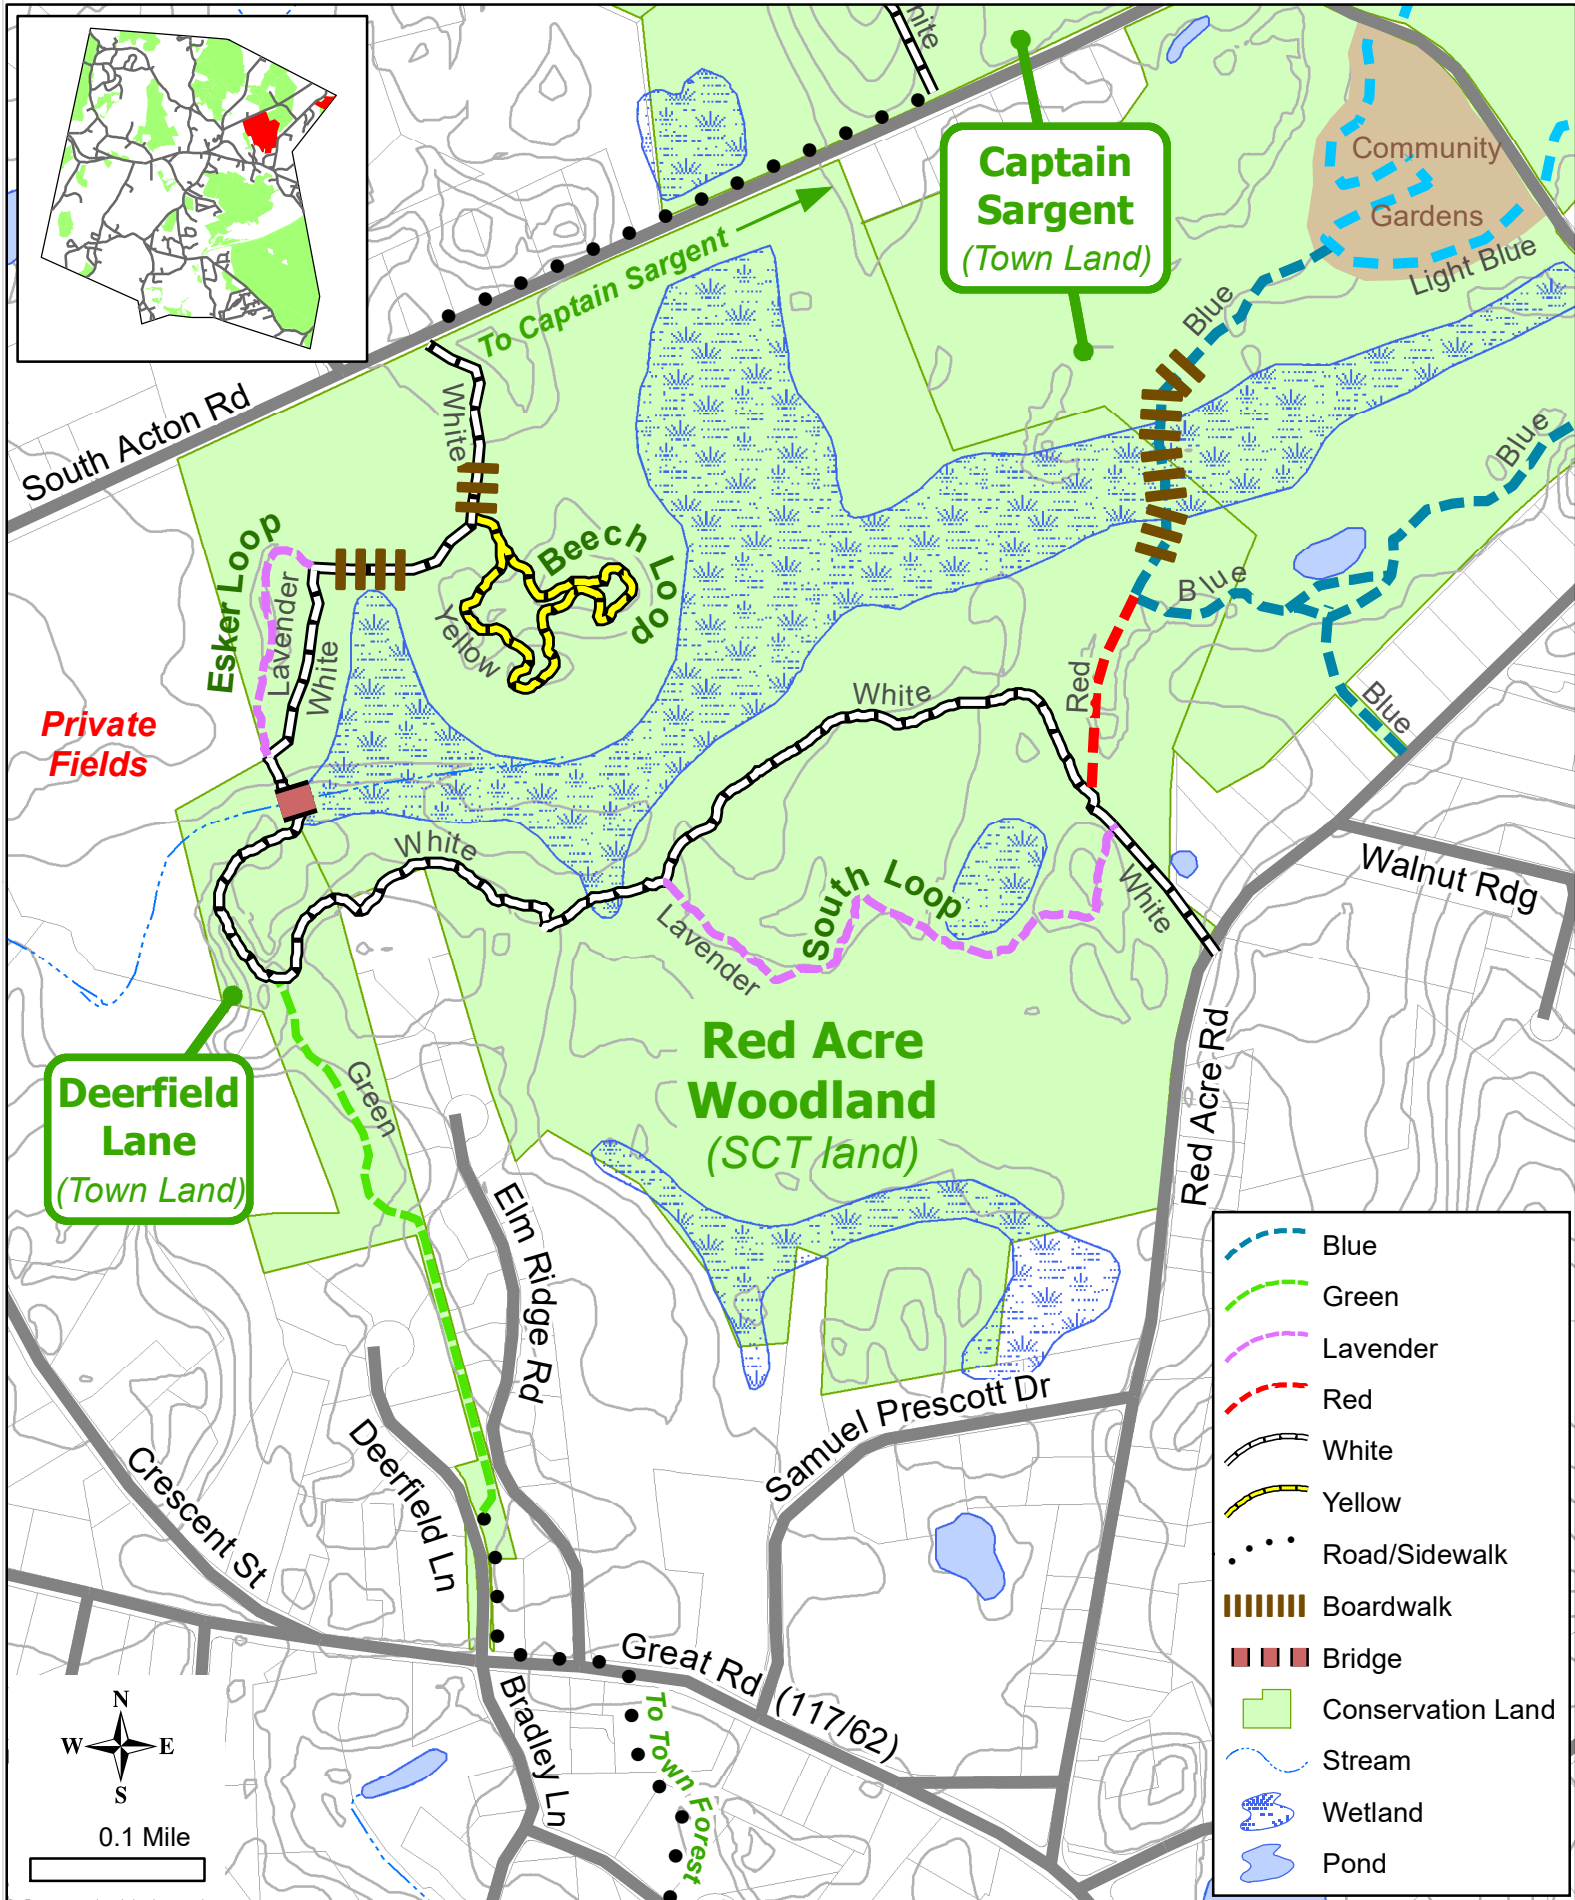

STOW  
CONSERVATION  
TRUST

# Red Acre Woodland

- Blue
- Green
- Lavender
- Red
- White
- Yellow
- Road/Sidewalk
- Boardwalk
- Bridge
- Conservation Land
- Stream
- Wetland
- Pond